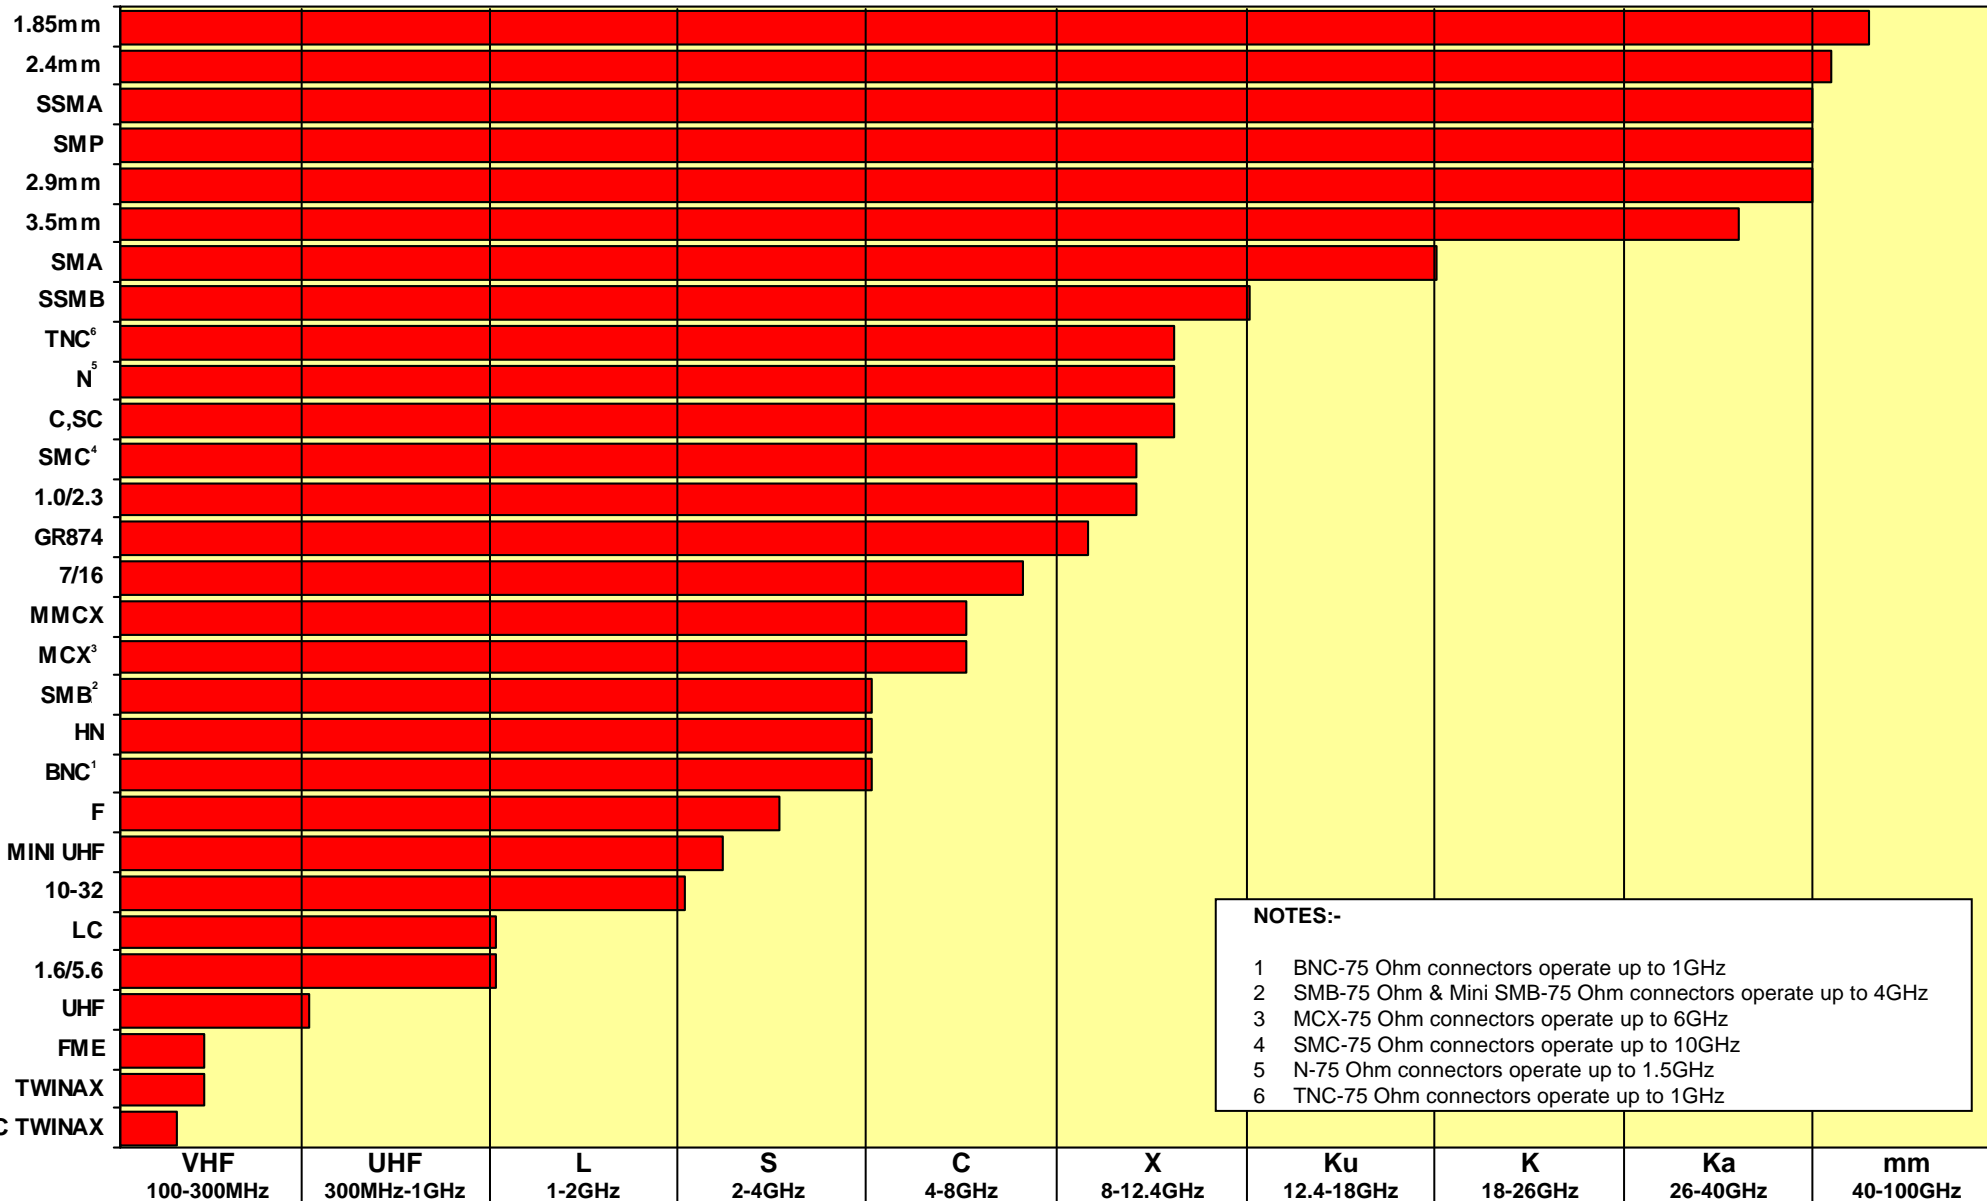

CONNECTOR FREQUENCY RANGE CHART

NOTES:-

- 1 BNC-75 Ohm connectors operate up to 1GHz
- 2 SMB-75 Ohm & Mini SMB-75 Ohm connectors operate up to 4GHz
- 3 MCX-75 Ohm connectors operate up to 6GHz
- 4 SMC-75 Ohm connectors operate up to 10GHz
- 5 N-75 Ohm connectors operate up to 1.5GHz
- 6 TNC-75 Ohm connectors operate up to 1GHz